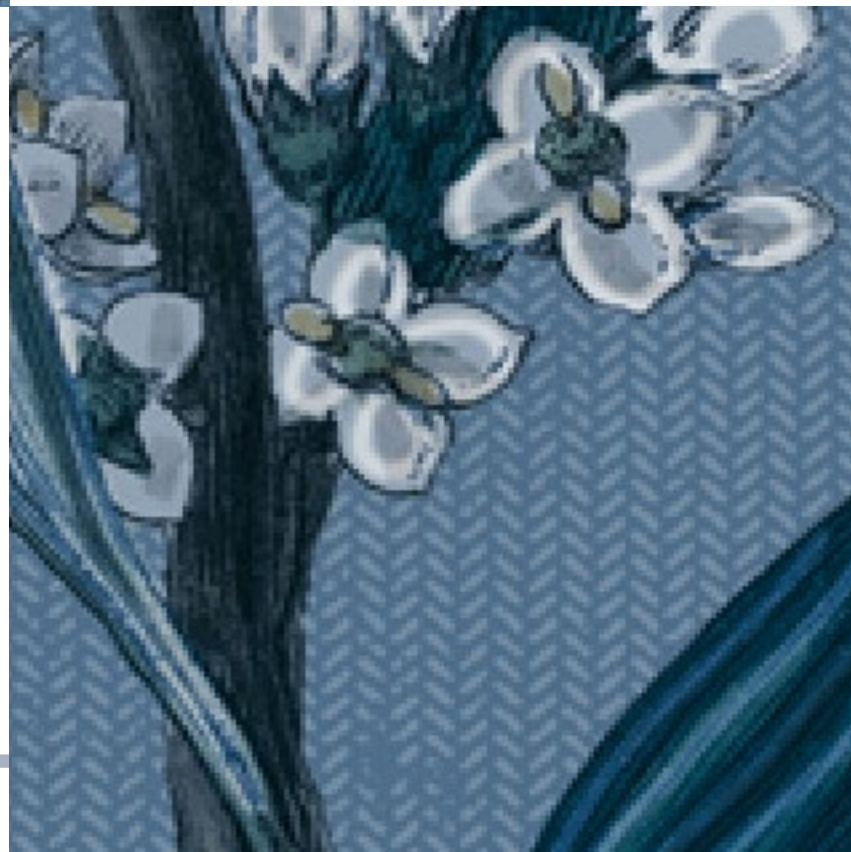

The elegance of porcelain. Blue porcelain is a classic and sophisticated choice for floral-inspired ceramic décor. Its soft blue tone often adorned with stylized patterns, brings a touch of refinement to any space. Whether in vases, plates or tiles, blue porcelain is a timeless choice that brings a touch of elegance and natural beauty to your home.

porous
glaze
ESMALTESINK
chameleonte
glue
grit