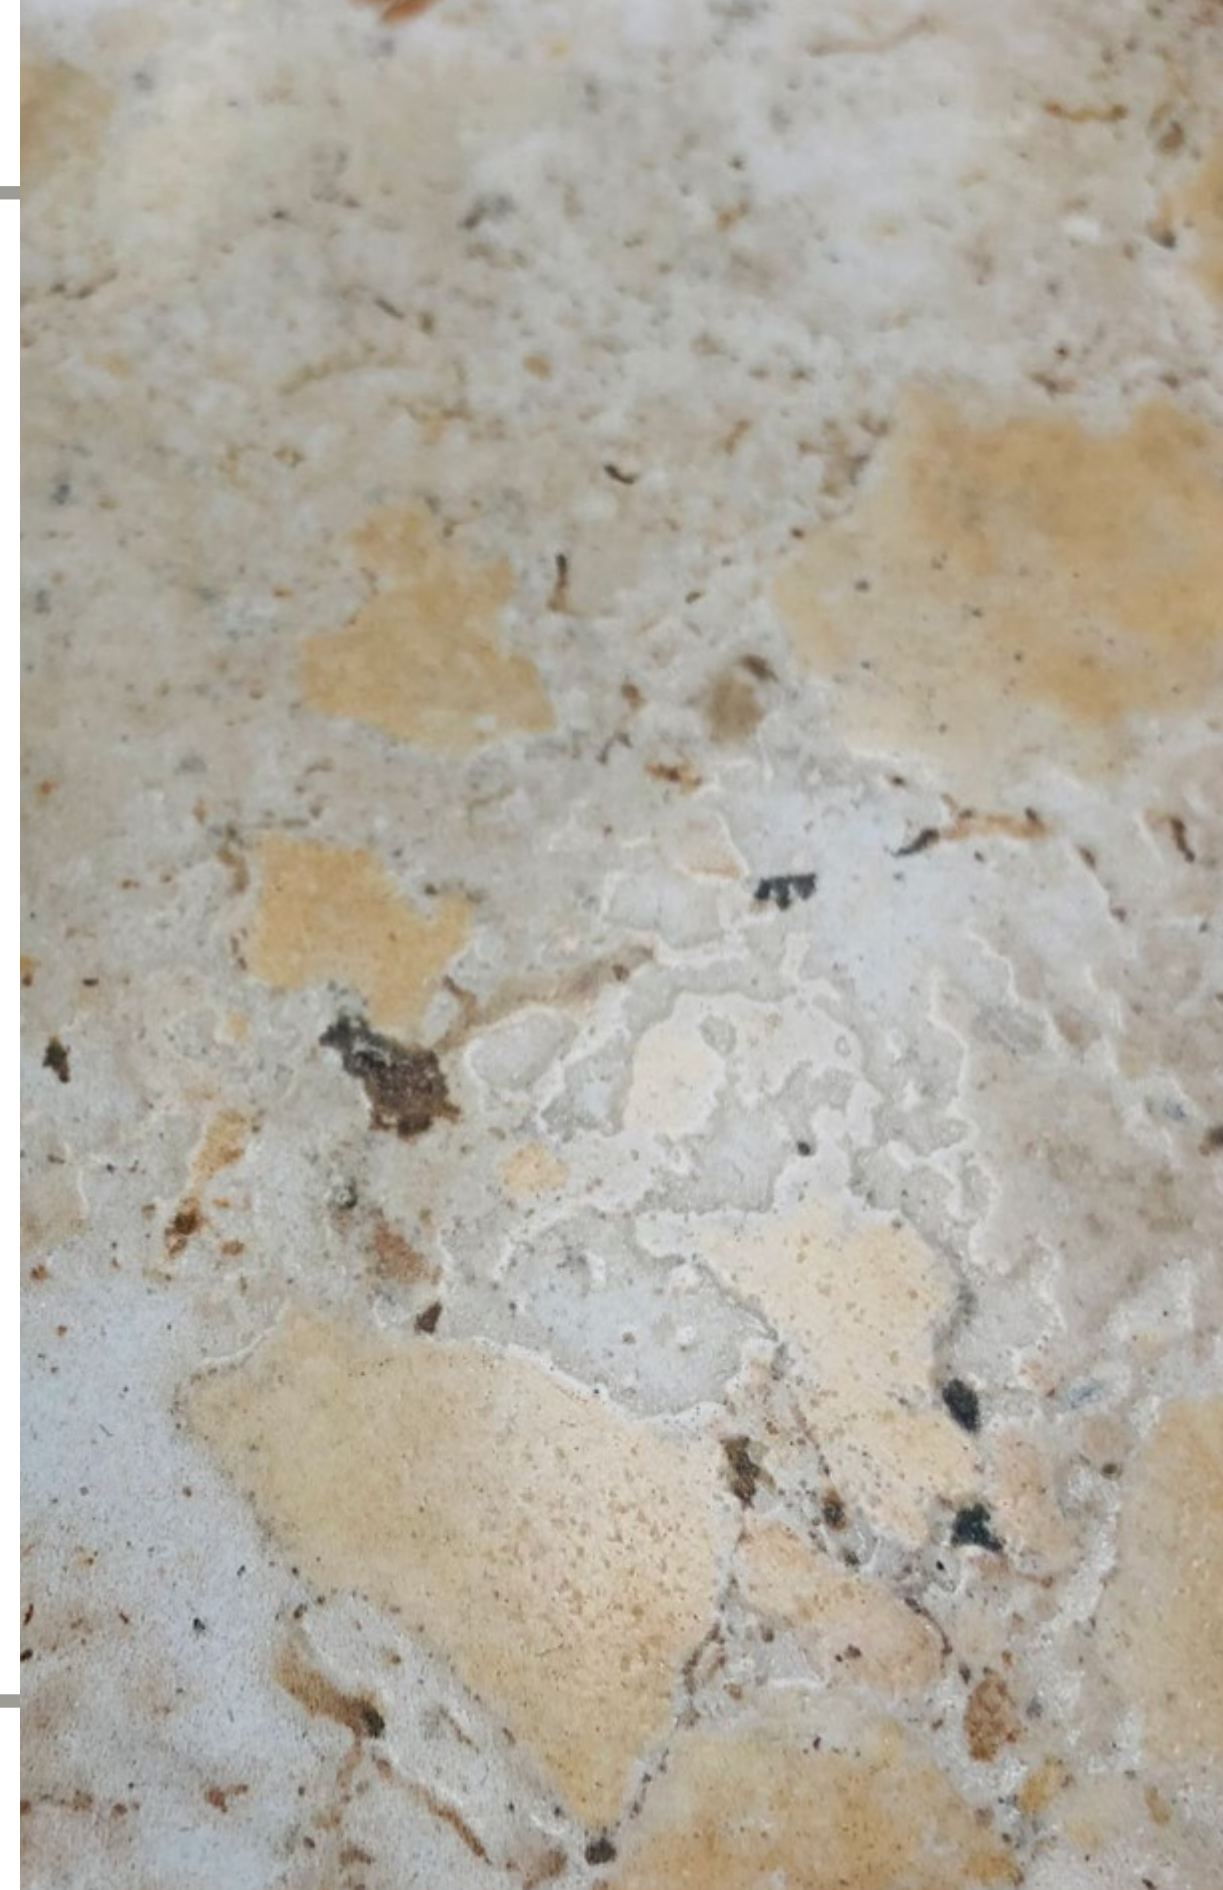

kamen

trip to Dubrovnik

Dubrovnik limestone, known locally as "kamen", is a natural stone found in abundance in the region. It is characterized by its creamy-white color, its smooth texture and its ability to reflect sunlight in a captivating way. This limestone has been used for centuries in the construction of buildings in Dubrovnik, giving the city a distinctive architectural aesthetic.