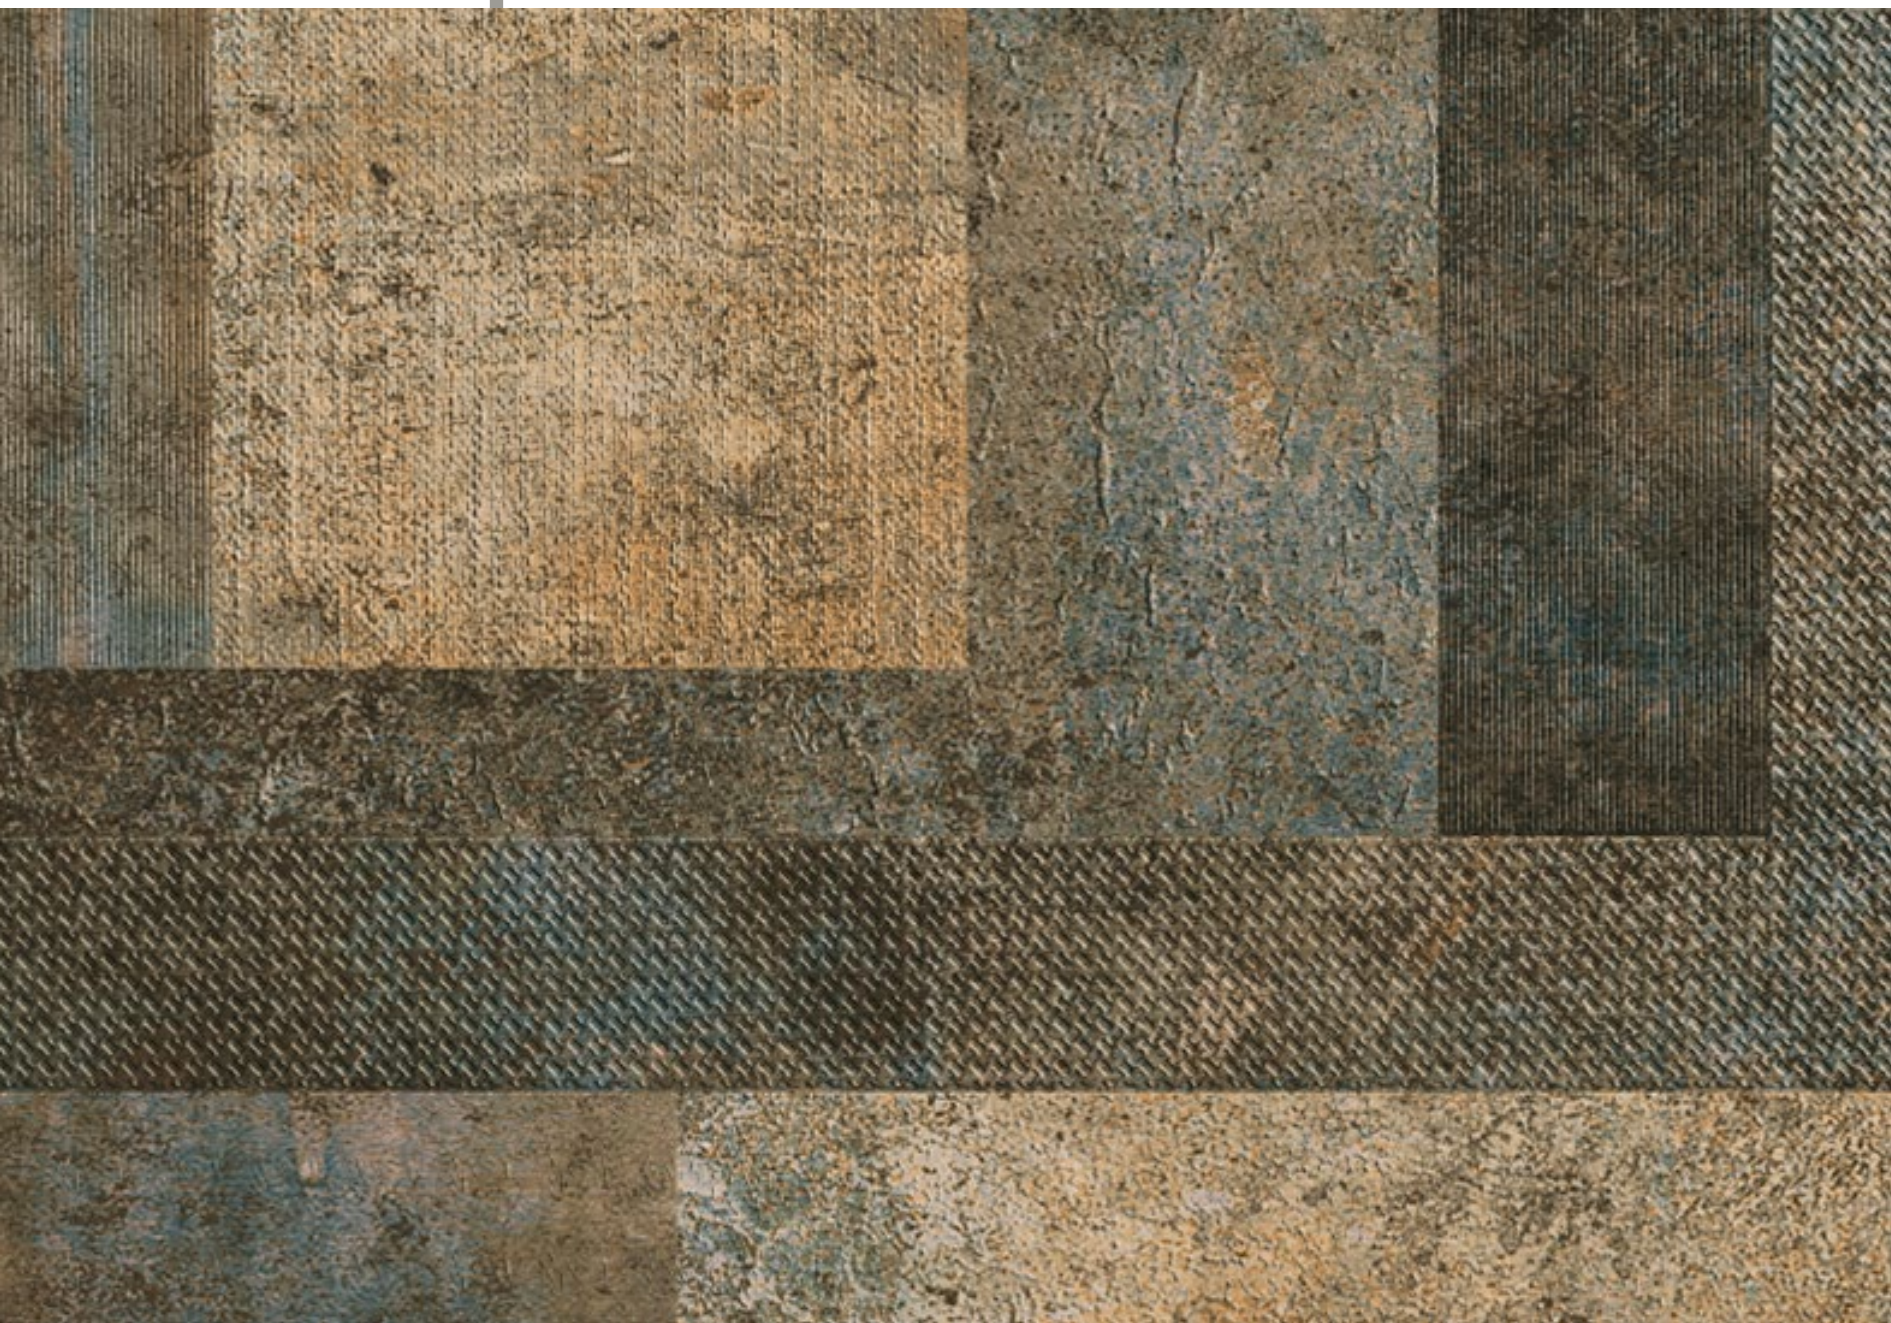

oxido
patchwork

Be inspired by the luminosity of gold, the brilliance of copper or the sophistication of silver. Our metallic ceramic glazes are designed to add a touch of luxury and distinction to your masterpieces. From delicate details to complete surfaces, these colors will allow you to create unique effects and highlight the beauty of your pieces.

porcelain tile
glaze
esmaltesink
glue
Lapatto
granilla

The logo consists of the letters 'E' and 'S' in a bold, sans-serif font, separated by a vertical line. The 'E' is on the left and the 'S' is on the right.